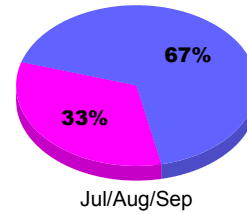

YTD Status Quo Clubs 2011-2012

Status Quo Clubs Compared to Status Quo Members

Legend: Status Quo Clubs (Cyan), Total Status Quo Members (Green)

MEMBERSHIP

Membership Results
2011-2012

Membership
2010-2011

Month	Net Memb Goal	Actual New Memb	Actual Dropped Memb	Gain/Loss of Memb	Gain/Loss of Memb
Jul/Aug/Sep		15	-41	-26	-4
Totals		15	-41	-26	-4

Membership Results 2011-2012

Goal, New, Dropped, Gain/Loss

Legend: Goal (Cyan), Actual (Green), Dropped (Yellow), Gain Loss (Magenta)

Comparison of Membership Gain/Loss

Current Year Compared to the Previous Year

Legend: Current Year (Cyan), Previous Year (Green)

Gender Comparison 2011-2012

Jul/Aug/Sep

Legend: Male (Blue), Female (Magenta)